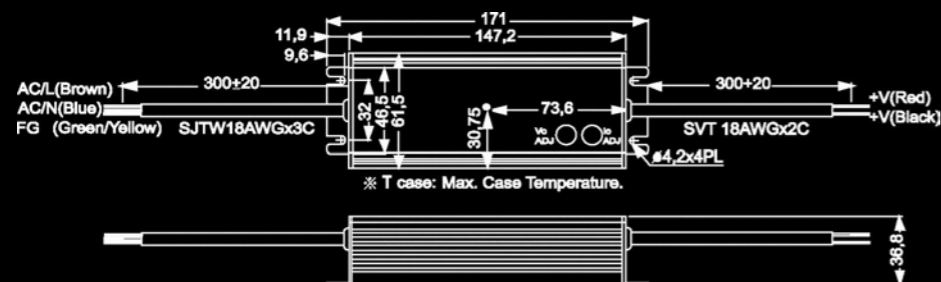

UNIQUE FEATURES:

- ✓ ultra thin design
- ✓ surrounding light input
- ✓ best uniformity
- ✓ full colour
- ✓ high efficient

„the ultra thin LED panel light“

External power supply:

LED configuration:

Dimensions:

Height: 12,0 mm

Power supply information (external):

Type:	RLP
System power (WW/NW/CW):	up to 78W
System power (RGBW):	single colour max. 72W total colour mix max. 74W
Operating voltage (Power supply)	90-308VAC or 24/ 130-430 VDC
Operating frequency:	47 - 63 Hz
Harmonic distortion:	THD < 20%
Operating temperature:	- 25 up to + 60°C
Operating humidity:	10% < φ < 90%
Beam angle:	120°
Colour temperature (CCT):	CW / NW / WW / RGBW
Special colours (Dual colour COB):	NW with RGB , WW+CW
Colour rendering (CRI):	> CRI 80
Efficacy (WW/NW/CW)	112 Lm/W
Efficacy (RGBW)	R=89/G=104/B=54/W=112 Lm/W
Wavelength (RGB):	R=610 / G=520 / B=470 nm
Appearance:	white/ clear enclosed
Protection degree / class:	IP54 / I / II or III (with ext. power supply)
Life span:	more than 80.000 hours
Control system:	DMX / DALI / 1-10V / custom
Power supply type:	HLG40
Weight:	4,7 kg

RALED PANEL® RLP

Sample order code:

RLP-1200300-WW-52W-IP54+YH

Model Code:	Dimensions(mm)	COB	CCT	RLP		Protection Degree	Options
RLP							
	620 x 620 x 12	WW	2700K	52W	78W	IP54	Y/ Hanger (+YH)
		NW	4000K				
		RGBWW	2700K	52W/52W in single colour	74W/72W in single colour		
		WW/ CW	2700/6500K				
	1200 x 300 x 12	WW	2700K	52W	78W		
		NW	4000K				
		RGBWW	2700K	52W/52W in single colour	74W/72W in single colour		
		WW/ CW	2700/6500K				
	1200 x 600 x 12	WW	2700K	52W	78W		
		NW	4000K				
		RGBWW	2700K	52W/52W in single colour	74W/72W in single colour		
		WW/ CW	2700/6500K				
	1500 x 300 x 12	WW	2700K	52W	78W		
		NW	4000K				
		RGBWW	2700K	52W/52W in single colour	74W/72W in single colour		
		WW/ CW	2700/6500K				