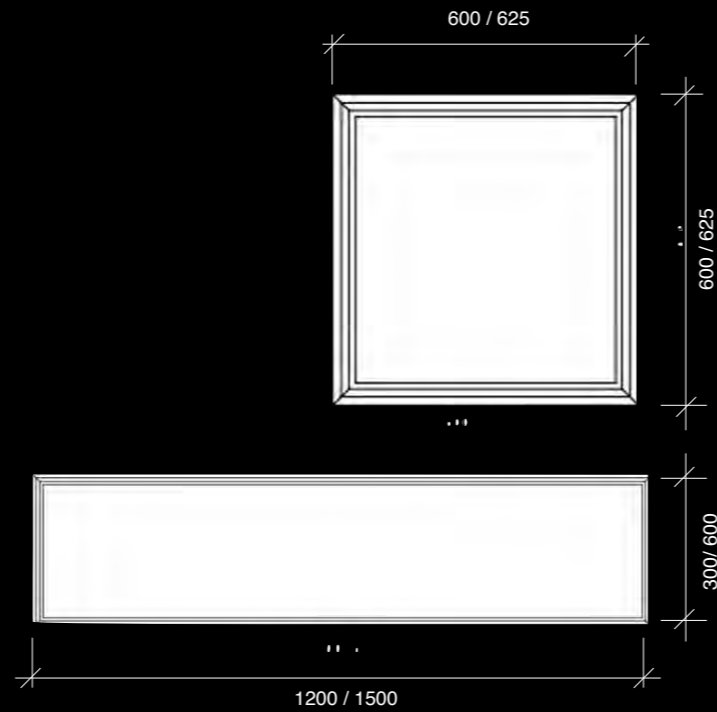

UNIQUE FEATURES:

- ✓ ultra thin design
- ✓ surrounding light input
- ✓ best uniformity
- ✓ full colour
- ✓ high efficient

„the ultra thin LED panel light“

External power supply:

LED configuration:

Dimensions:

Height: 12,0 mm

Power supply information (external):

Type:	RLP
System power (WW/NW/CW):	up to 78W
System power (RGBW):	single colour max. 72W total colour mix max. 74W
Operating voltage (Power supply)	90-308VAC or 24/ 130-430 VDC
Operating frequency:	47 - 63 Hz
Harmonic distortion:	THD < 20%
Operating temperature:	- 25 up to + 60°C
Operating humidity:	10% < φ < 90%
Beam angle:	120°
Colour temperature (CCT):	CW / NW / WW / RGBW
Special colours (Dual colour COB):	NW with RGB , WW+CW
Colour rendering (CRI):	> CRI 80
Efficacy (WW/NW/CW)	112 Lm/W
Efficacy (RGBW)	R=89/G=104/B=54/W=112 Lm/W
Wavelength (RGB):	R=610 / G=520 / B=470 nm
Appearance:	white/ clear enclosed
Protection degree / class:	IP54 / I / II or III (with ext. power supply)
Life span:	more than 80.000 hours
Control system:	DMX / DALI / 1-10V / custom
Power supply type:	HLG40
Weight:	4,7 kg

RALED PANEL® RLP

Sample order code:

RLP-1200300-WW-52W-IP54+YH

Model Code:	Dimensions(mm)	COB	CCT	RLP		Protection Degree	Options
RLP							
	620 x 620 x 12	WW	2700K	52W	78W	IP54	Y/ Hanger (+YH)
		NW	4000K				
		RGBWW	2700K	52W/52W in single colour	74W/72W in single colour		
		WW/ CW	2700/6500K				
	1200 x 300 x 12	WW	2700K	52W	78W		
		NW	4000K				
		RGBWW	2700K	52W/52W in single colour	74W/72W in single colour		
		WW/ CW	2700/6500K				
	1200 x 600 x 12	WW	2700K	52W	78W		
		NW	4000K				
		RGBWW	2700K	52W/52W in single colour	74W/72W in single colour		
		WW/ CW	2700/6500K				
	1500 x 300 x 12	WW	2700K	52W	78W		
		NW	4000K				
		RGBWW	2700K	52W/52W in single colour	74W/72W in single colour		
		WW/ CW	2700/6500K				