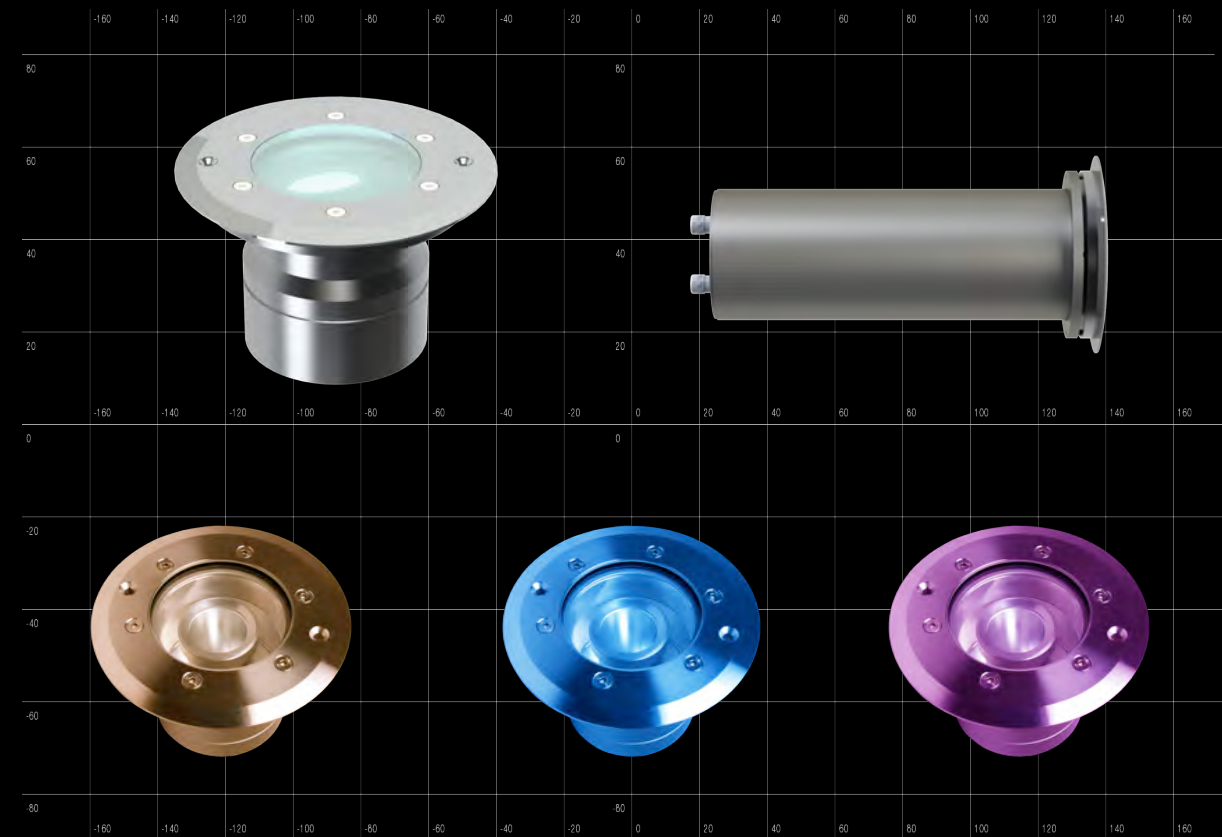

## RALED PAVEMENT® HIGH LOAD FLOOR LIGHTS

Especially for complicated outdoor facade illumination our **RALED FLOOR®** durable fixture is the best choice at the market. With a high grade stainless steel housing and a security glass diffuser 5t drive over is no problem. Versions with integrated or external power supply are available. Also all our unique features like changeable beam and tilt angle, full colour version and specialised light sources are taking place at the **RALED FLOOR®**.

### TYPICAL APPLICATIONS:

Indoor and outdoor facade illumination, under water full colour fountain lights and walkway application.

### UNIQUE FEATURES:

- ✓ ultra high over drive load
- ✓ high performance
- ✓ full metal unibody design
- ✓ full colour
- ✓ high efficient

*„the most advanced floor light“*

WW 1800K	WW 2700K	WW 3000K	NW 3500K	NW 4000K	CW 5000K	CW 6000K	RGBWW 3000K	RGBNW 4000K
RED	GREEN	BLUE	WW/CW 2500/7000K	GREEN WW 2700K	AMBER WW 2700K	AMBER NW 4000K	AMBER UV	RED CW 6500K

Standard RAL colours at V4A body: