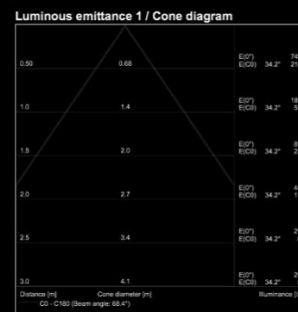

Dimensions:

Type:	RAES-68B/110B/140B
System power: (68)	6W
System power: (110)	20W
System power: (140)	35W
Operating voltage:	90-308VAC
Operating frequency:	47 - 63 Hz
Harmonic distortion:	THD < 3%
Operating temperature:	- 25 up to + 60°C
Operating humidity:	10% < φ < 90%
Beam angle:	38° / 15/40/60°
Colour temperature (CCT):	CW / NW / WW
Colour rendering (CRI):	> CRI 80
Efficacy (WW/NW/CW)	104 Lm/ W
Appearance:	AL anodised, RAL coated
Protection degree / class:	up to IP44 / I or II
Life span:	more than 50.000 hours
Control system:	DMX / DALI / 1-10V / custom
Weight:	0,6 / 0,9 / 1,2 kg