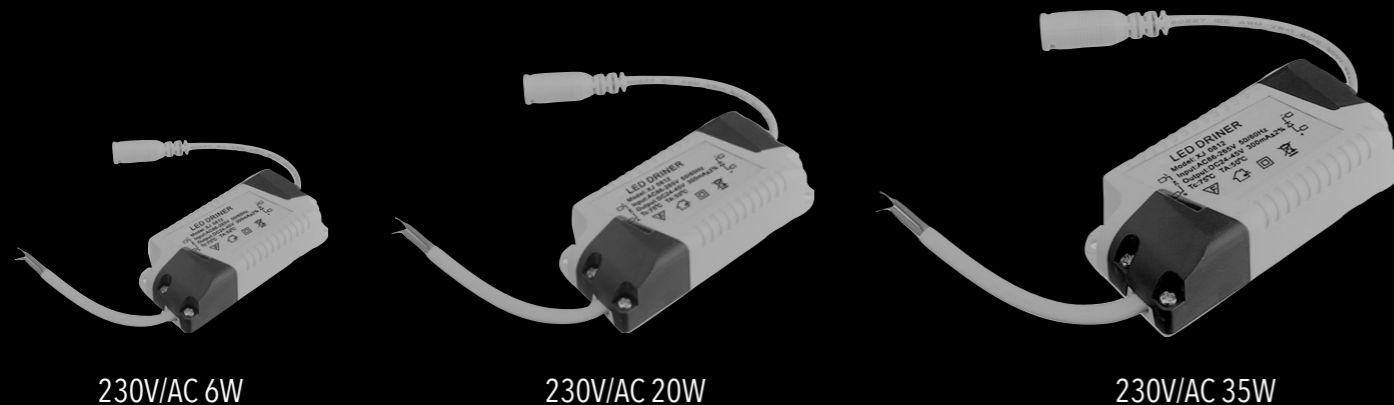

RALEDSPOT® RAES-68B/-110B/-140B

General Downlight Series

RALEDSPOT® RAES-68B/-110B/-140B

RALEDSPOT® GENERAL DOWN LIGHT

In order to complete our series of Downlights for general application, we developed a standard version for common illumination applications like hotel rooms, cruise ship cabins and even normal home halogen replacement. This series provides very good performance at very competitive price level. Compared to all other solutions on the market, our downlight offers the perfect warm white colour temperature.

„the general downlight series“

External power supply:

COB configuration:

Power supply information (external):

230V/AC 6W

230V/AC 20W

230V/AC 35W

Luminous emittance:

Dimensions:

Type:	RAES-68B/110B/140B
System power: (68)	6W
System power: (110)	20W
System power: (140)	35W
Operating voltage:	90-308VAC
Operating frequency:	47 - 63 Hz
Harmonic distortion:	THD < 3%
Operating temperature:	- 25 up to + 60°C
Operating humidity:	10% < φ < 90%
Beam angle:	38° / 15/40/60°
Colour temperature (CCT):	CW / NW / WW
Colour rendering (CRI):	> CRI 80
Efficacy (WW/NW/CW)	104 Lm/ W
Appearance:	AL anodised, RAL coated
Protection degree / class:	up to IP44 / I or II
Life span:	more than 50.000 hours
Control system:	DMX / DALI / 1-10V / custom
Weight:	0,6 / 0,9 / 1,2 kg