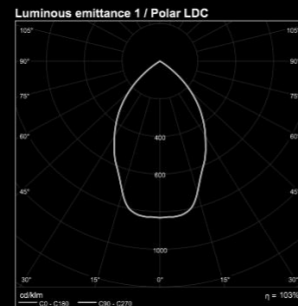

Dimensions:

Type:	RAES-68B/110B/140B
System power: (68)	6W
System power: (110)	20W
System power: (140)	35W
Operating voltage:	90-308VAC
Operating frequency:	47 - 63 Hz
Harmonic distortion:	THD < 3%
Operating temperature:	- 25 up to + 60°C
Operating humidity:	10% < φ < 90%
Beam angle:	38° / 15/40/60°
Colour temperature (CCT):	CW / NW / WW
Colour rendering (CRI):	> CRI 80
Efficacy (WW/NW/CW)	104 Lm/ W
Appearance:	AL anodised, RAL coated
Protection degree / class:	up to IP44 / I or II
Life span:	more than 50.000 hours
Control system:	DMX / DALI / 1-10V / custom
Weight:	0,6 / 0,9 / 1,2 kg