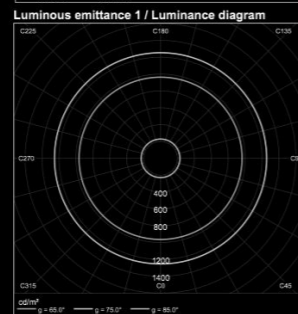

Dimensions:

Type:	RAES-68B/110B/140B
System power: (68)	6W
System power: (110)	20W
System power: (140)	35W
Operating voltage:	90-308VAC
Operating frequency:	47 - 63 Hz
Harmonic distortion:	THD < 3%
Operating temperature:	- 25 up to + 60°C
Operating humidity:	10% < φ < 90%
Beam angle:	38° / 15/40/60°
Colour temperature (CCT):	CW / NW / WW
Colour rendering (CRI):	> CRI 80
Efficacy (WW/NW/CW)	104 Lm/ W
Appearance:	AL anodised, RAL coated
Protection degree / class:	up to IP44 / I or II
Life span:	more than 50.000 hours
Control system:	DMX / DALI / 1-10V / custom
Weight:	0,6 / 0,9 / 1,2 kg