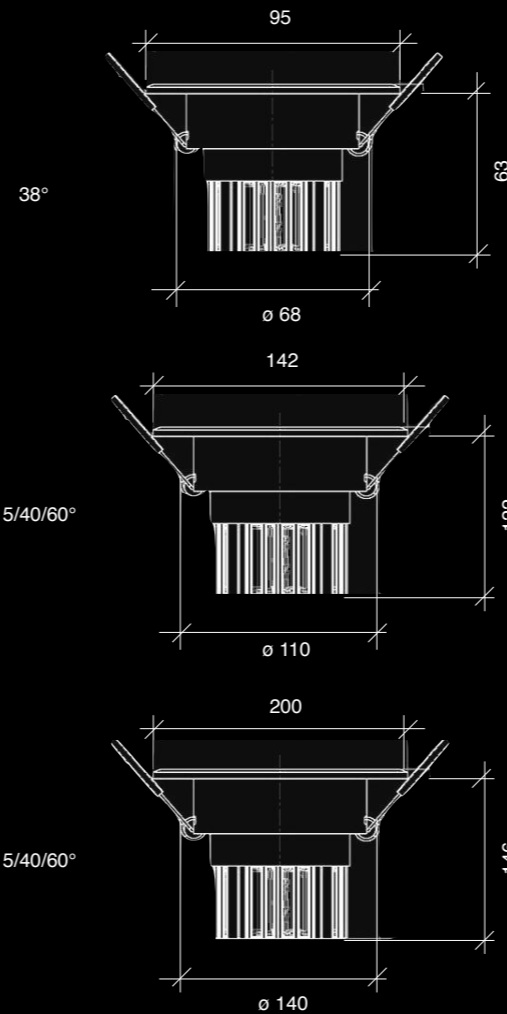

„the general downlight series“

External power supply:

COB configuration:

Power supply information (external):

230V/AC 6W

230V/AC 20W

230V/AC 35W

Luminous emittance:

Dimensions:

Type:	RAES-68B/110B/140B
System power: (68)	6W
System power: (110)	20W
System power: (140)	35W
Operating voltage:	90-308VAC
Operating frequency:	47 - 63 Hz
Harmonic distortion:	THD < 3%
Operating temperature:	- 25 up to + 60°C
Operating humidity:	10% < φ < 90%
Beam angle:	38° / 15/40/60°
Colour temperature (CCT):	CW / NW / WW
Colour rendering (CRI):	> CRI 80
Efficacy (WW/NW/CW)	104 Lm/ W
Appearance:	AL anodised, RAL coated
Protection degree / class:	up to IP44 / I or II
Life span:	more than 50.000 hours
Control system:	DMX / DALI / 1-10V / custom
Weight:	0,6 / 0,9 / 1,2 kg