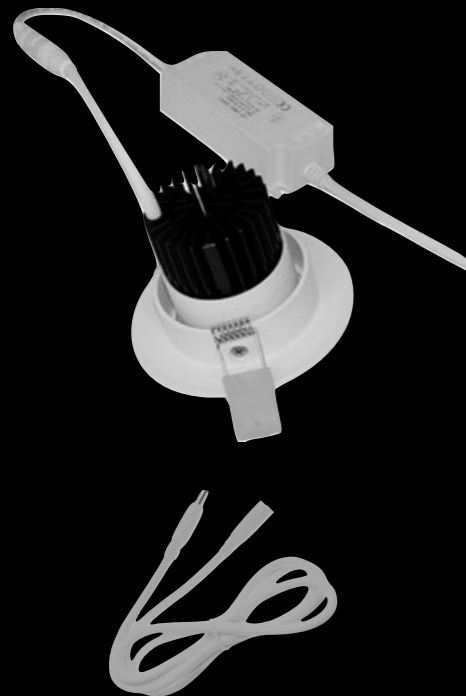

RALEDSPOT® RAES-68B/-110B/-140B

General Downlight Series

RALEDSPOT® RAES-68B/-110B/-140B

RALEDSPOT® GENERAL DOWN LIGHT

In order to complete our series of Downlights for general application, we developed a standard version for common illumination applications like hotel rooms, cruise ship cabins and even normal home halogen replacement. This series provides very good performance at very competitive price level. Compared to all other solutions on the market, our downlight offers the perfect warm white colour temperature.

„the general downlight series“

External power supply:

COB configuration:

Power supply information (external):

230V/AC 6W

230V/AC 20W

230V/AC 35W

Luminous emittance:

Dimensions:

Type:	RAES-68B/110B/140B
System power: (68)	6W
System power: (110)	20W
System power: (140)	35W
Operating voltage:	90-308VAC
Operating frequency:	47 - 63 Hz
Harmonic distortion:	THD < 3%
Operating temperature:	- 25 up to + 60°C
Operating humidity:	10% < φ < 90%
Beam angle:	38° / 15/40/60°
Colour temperature (CCT):	CW / NW / WW
Colour rendering (CRI):	> CRI 80
Efficacy (WW/NW/CW)	104 Lm/ W
Appearance:	AL anodised, RAL coated
Protection degree / class:	up to IP44 / I or II
Life span:	more than 50.000 hours
Control system:	DMX / DALI / 1-10V / custom
Weight:	0,6 / 0,9 / 1,2 kg