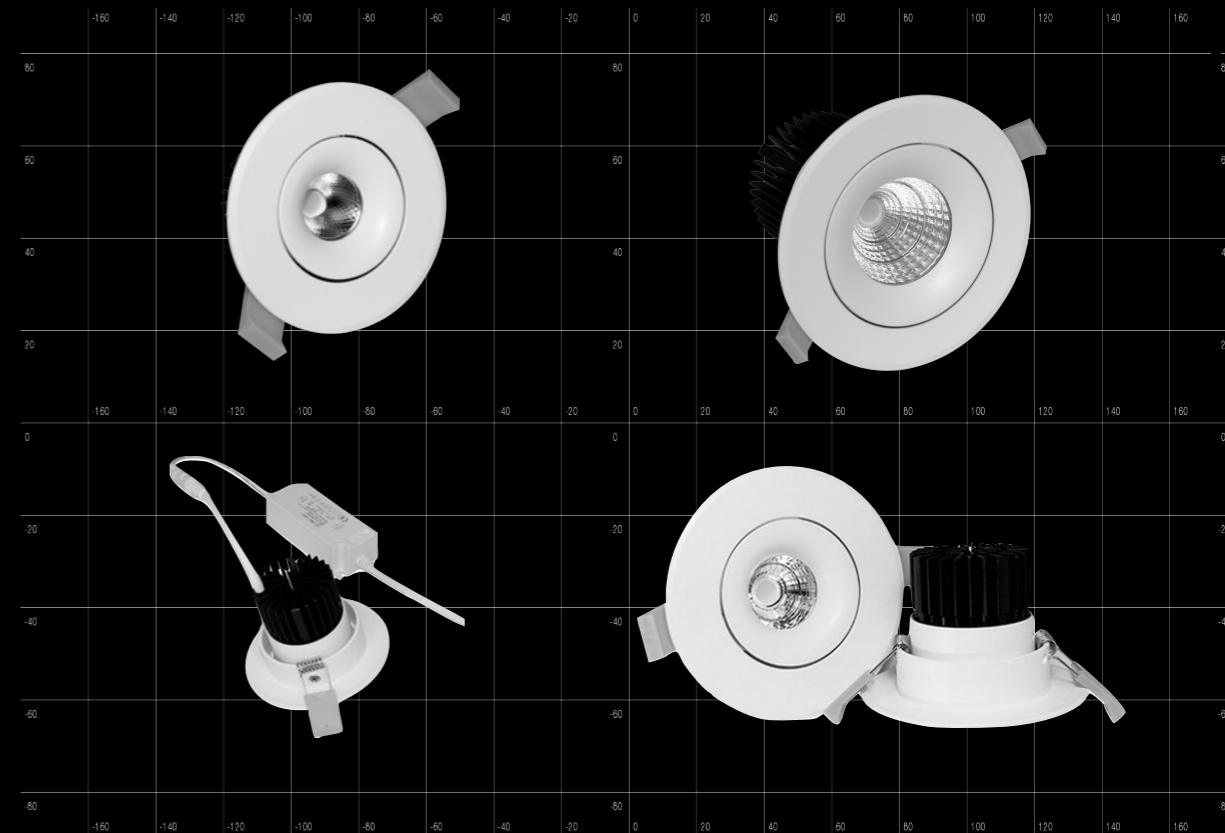

RALEDSPOT® RAES-68B/-110B/-140B

General Downlight Series

RALEDSPOT® RAES-68B/-110B/-140B

RALEDSPOT® GENERAL DOWN LIGHT

In order to complete our series of Downlights for general application, we developed a standard version for common illumination applications like hotel rooms, cruise ship cabins and even normal home halogen replacement. This series provides very good performance at very competitive price level. Compared to all other solutions on the market, our downlight offers the perfect warm white colour temperature.

„the general downlight series“

External power supply:

COB configuration:

Power supply information (external):

230V/AC 6W

230V/AC 20W

230V/AC 35W

Luminous emittance:

Dimensions:

Type:	RAES-68B/110B/140B
System power: (68)	6W
System power: (110)	20W
System power: (140)	35W
Operating voltage:	90-308VAC
Operating frequency:	47 - 63 Hz
Harmonic distortion:	THD < 3%
Operating temperature:	- 25 up to + 60°C
Operating humidity:	10% < φ < 90%
Beam angle:	38° / 15/40/60°
Colour temperature (CCT):	CW / NW / WW
Colour rendering (CRI):	> CRI 80
Efficacy (WW/NW/CW)	104 Lm/ W
Appearance:	AL anodised, RAL coated
Protection degree / class:	up to IP44 / I or II
Life span:	more than 50.000 hours
Control system:	DMX / DALI / 1-10V / custom
Weight:	0,6 / 0,9 / 1,2 kg